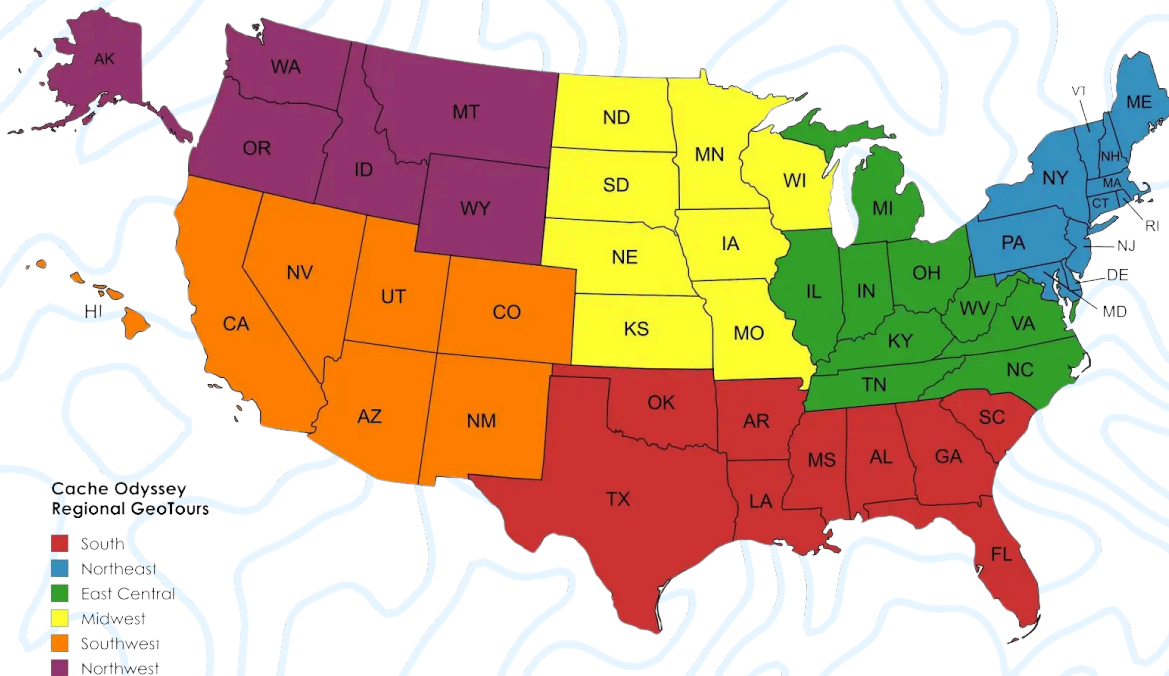

Welcome to the Cache Odyssey!

What is Cache Odyssey?

Cache Odyssey is a thrilling, nationwide geocaching journey like no other! Conceived by some of the top cache hidiers in the U.S., this adventure brings a **unique, highly creative letterbox-hybrid** geocache to **every state**.

Where Can You Find Another One?

Here's the best part—there's a Cache Odyssey hide in **every state**! That's right! From coast to coast, every state in America is part of this grand adventure. Once you track down the one closest to you, why stop there?

This cache is part of the Midwest Region Geotour. There are six exciting GeoTours making up this series which include a total of 50 accessible geocaches.

Name/GeoNick: _____

How it works:

- Sign up and log in to www.geocaching.com.
- Find the “Cache Odyssey GeoTour” by clicking ‘Play’ then ‘GeoTours’.
- Read the GeoTour information. You will need a GPS or a phone to locate each geocache.
- After finding the container, use the stamp to mark your passport or trail log. Be sure to sign or stamp the log book inside the container, as well.
- Leave the cache how you found it and head off to the next find!

Good luck and happy geocaching!

IOWA

KANSAS

MINNESOTA

MISSOURI

NEBRASKA

NORTH
DAKOTA

SOUTH
DAKOTA