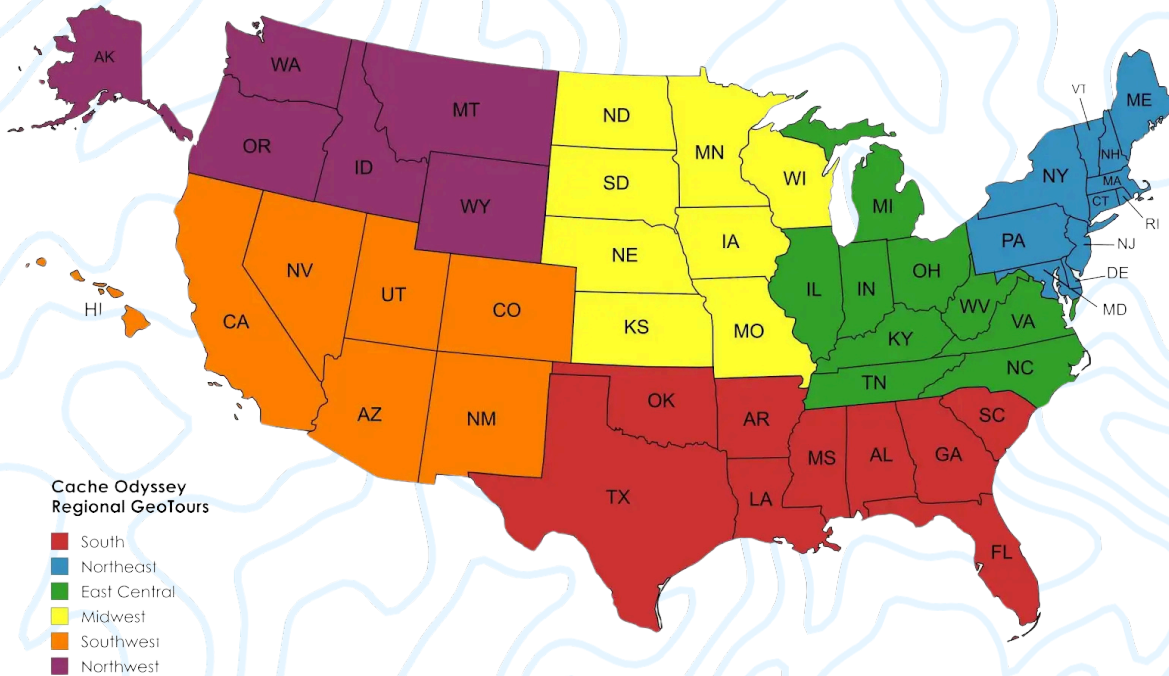

Where Can You Find Another One?

Here's the best part—there's a Cache Odyssey hide in **every state**! That's right! From coast to coast, every state in America is part of this grand adventure. Once you track down the one closest to you, why stop there?

This cache is part of the Northeast Region Geotour. There are six exciting GeoTours making up this series which include a total of 50 accessible geocaches.