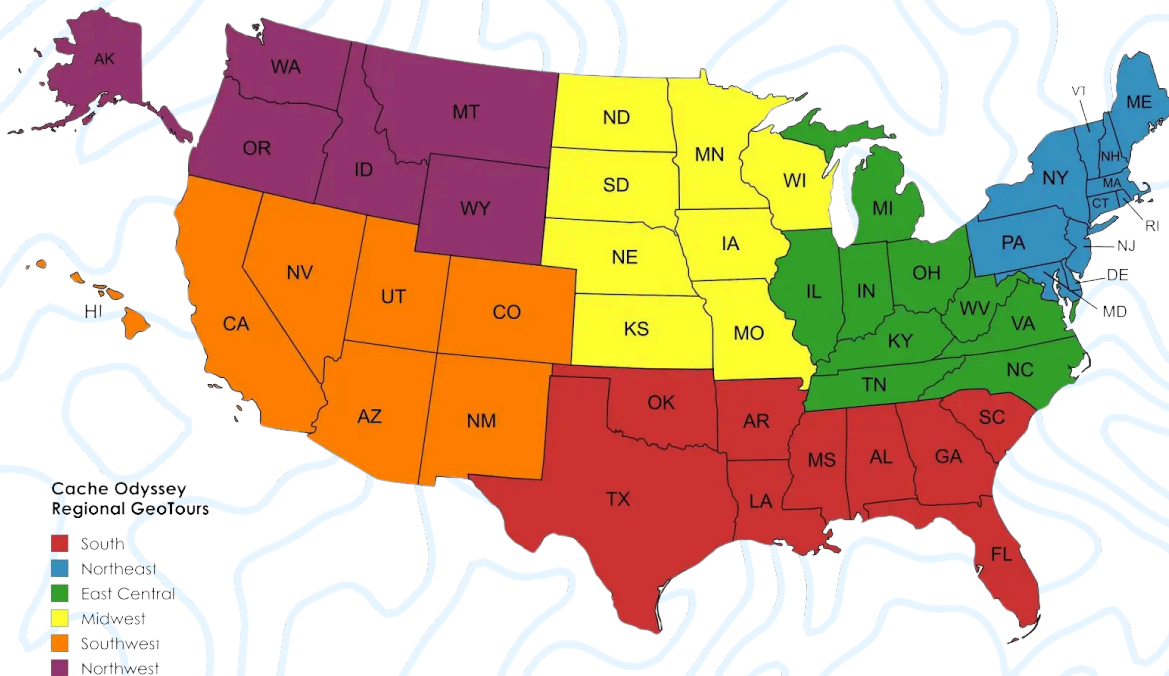

Where Can You Find Another One?

Here's the best part—there's a Cache Odyssey hide in **every state**! That's right! From coast to coast, every state in America is part of this grand adventure. Once you track down the one closest to you, why stop there?

This cache is part of the South Region Geotour. There are six exciting GeoTours making up this series which include a total of 50 accessible geocaches.