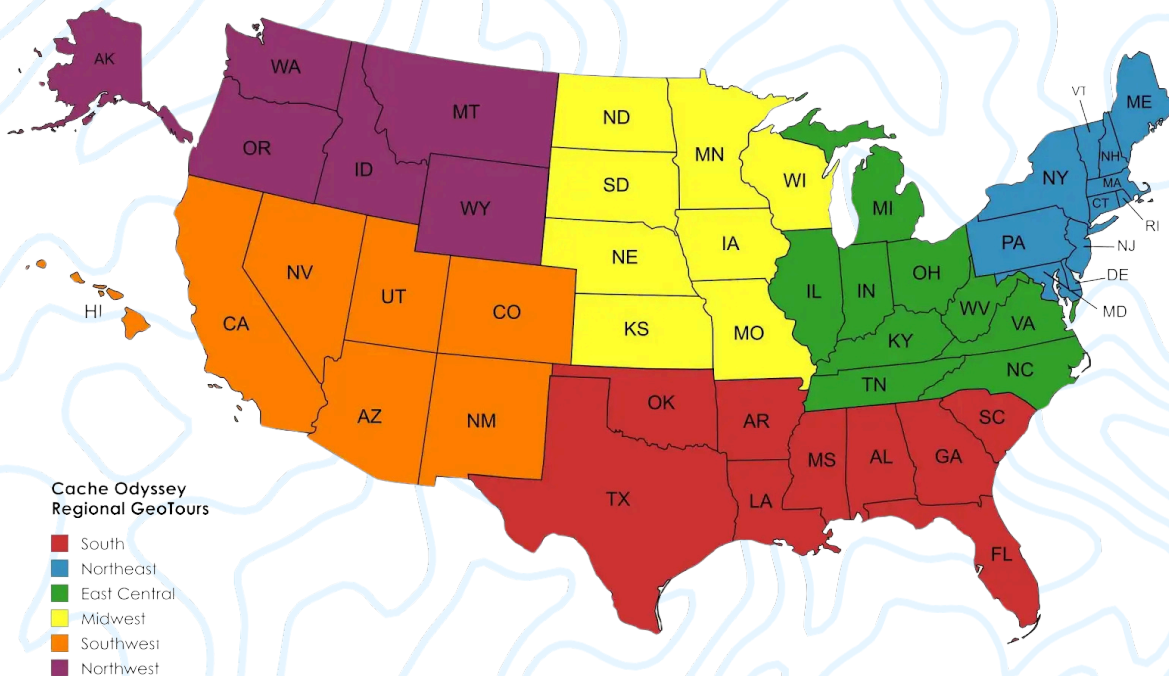

Welcome to the Cache Odyssey!

What is Cache Odyssey?

Cache Odyssey is a thrilling, nationwide geocaching journey like no other! Conceived by some of the top cache hidiers in the U.S., this adventure brings a **unique, highly creative letterbox-hybrid** geocache to **every state**.

Where Can You Find Another One?

Here's the best part—there's a Cache Odyssey hide in **every state**! That's right! From coast to coast, every state in America is part of this grand adventure. Once you track down the one closest to you, why stop there?

This cache is part of the Southwest Region Geotour. There are six exciting GeoTours making up this series which include a total of 50 accessible geocaches.

Name/GeoNick: _____

How it works:

- Sign up and log in to www.geocaching.com.
- Find the “Cache Odyssey GeoTour” by clicking ‘Play’ then ‘GeoTours’.
- Read the GeoTour information. You will need a GPS or a phone to locate each geocache.
- After finding the container, use the stamp to mark your passport or trail log. Be sure to sign or stamp the log book inside the container, as well.
- Leave the cache how you found it and head off to the next find!

Good luck and happy geocaching!

ARIZONA

CALIFORNIA

COLORADO

HAWAII

NEVADA

NEW MEXICO

UTAH